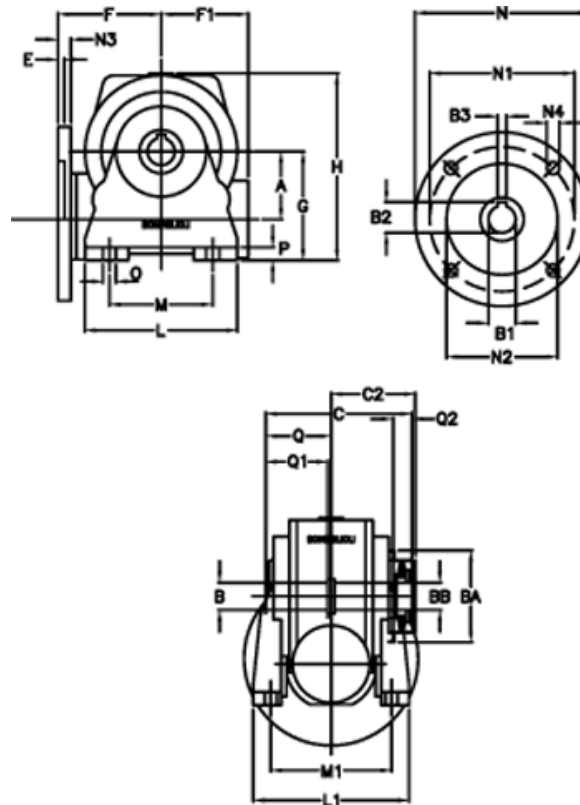

# Data Sheet

Article number: 390204402812316

Description: Worm Gear with Torque Limiter  
VF 44-L1-N-28-P63B14

## Measures

a = 44.60	C2 = 48	L1 = 98	O = 8.5
B = 18	Description = VF 44N-xx-63B14	m = 52	P = 10
B1 E7 = 11	E = 2.0	M1 = 81.0	Q = 32.0
B2 = 12.8	F = 65	N = 90	Q1 = 32
B3 H9 = 4	F1 = 54	N1 = 75	Q2 = 12
BA = 40	g = 72	N2 = 60	
BB H7 = 11	H = 124.5	N3 = 8.0	
C = 79	L = 90	N4 = 5,5	